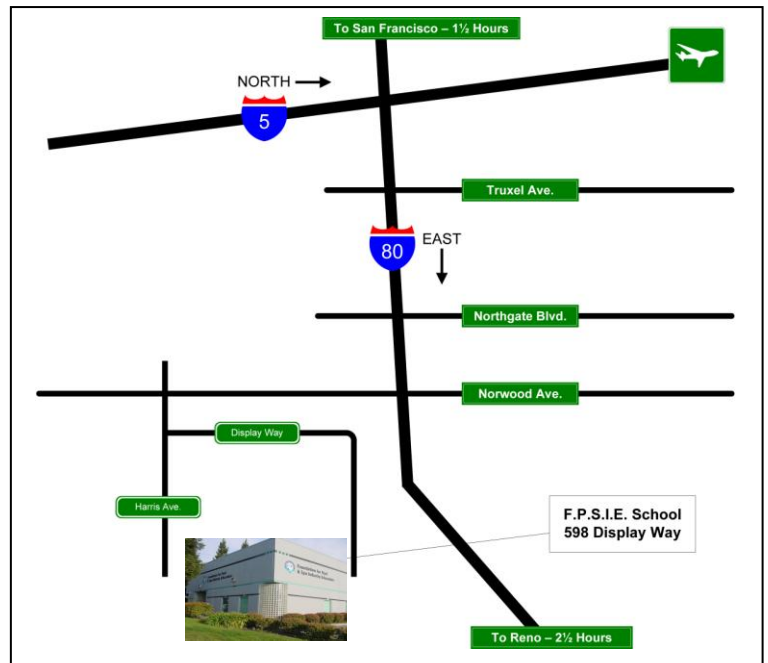

MEETING SPACE AVAILABLE FOR RENT AT THE FPSIE EDUCATION CENTER

CHOOSE MEETING ROOM ENVIRONMENTS

- **Conference Room (holds 10 people)**
- **Classroom (holds 56 people) - Includes**
 - **Comfy chairs**
 - **White boards (3)**
 - **Projectors (3)**
 - **Instructor & desktop computers (18)**

EXTRAS

- **Kitchen with refrigerator & microwave**
- **Assistance with local catering arrangements**
- **Secure parking lot (free with rental)**

FPSIE, Inc. is located close to downtown Sacramento, the airport, hotels shopping and the Home of the Sacramento Kings.